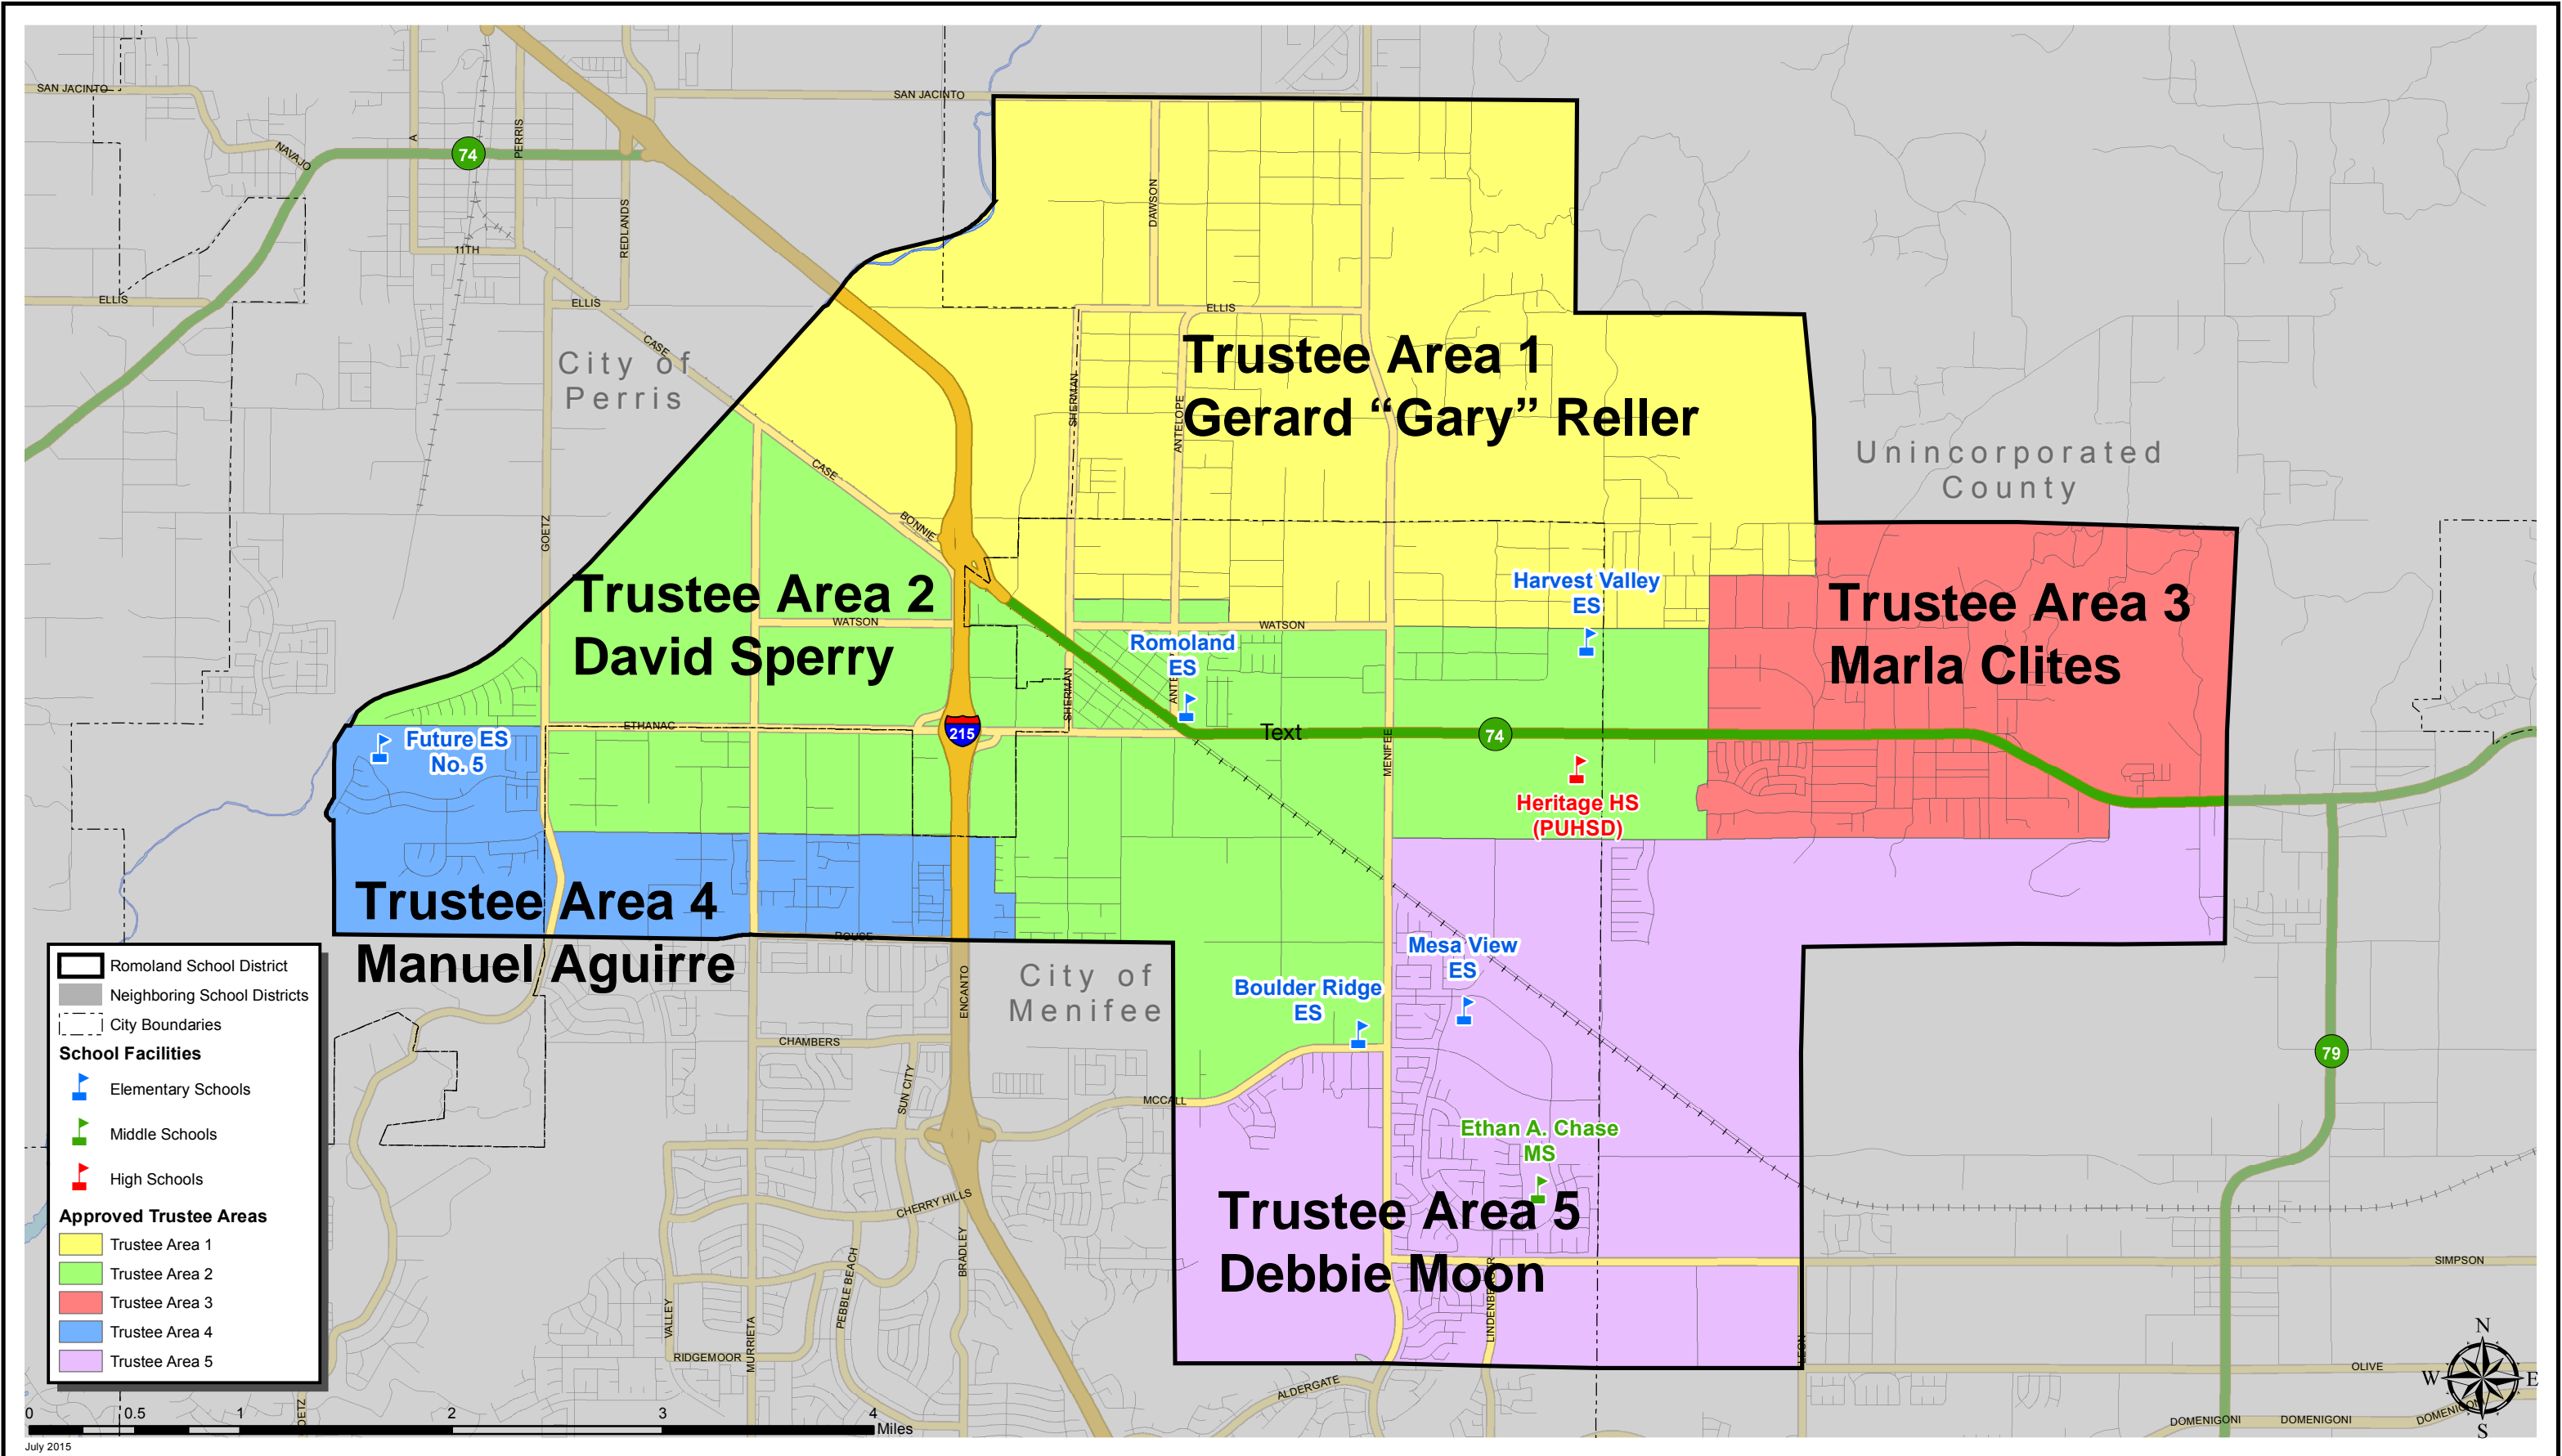

Romoland School District

Board of Trustees Areas - Approved February 12, 2013

July 2015